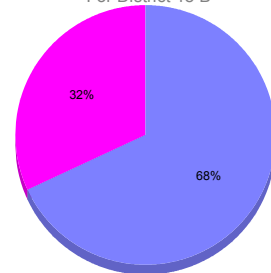

Goal, New, Dropped, Gain/Loss

Comparison of Membership Gain/Loss

Current Year Compared to the Previous Year

Gender Comparison 2010-2011

For District 18 B

Oct/Nov/Dec

■ Male ■ Female