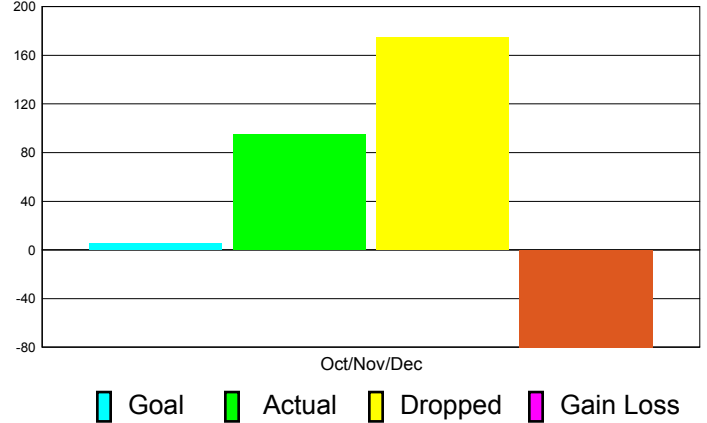

Membership Results 2011-2012

Goal, New, Dropped, Gain/Loss